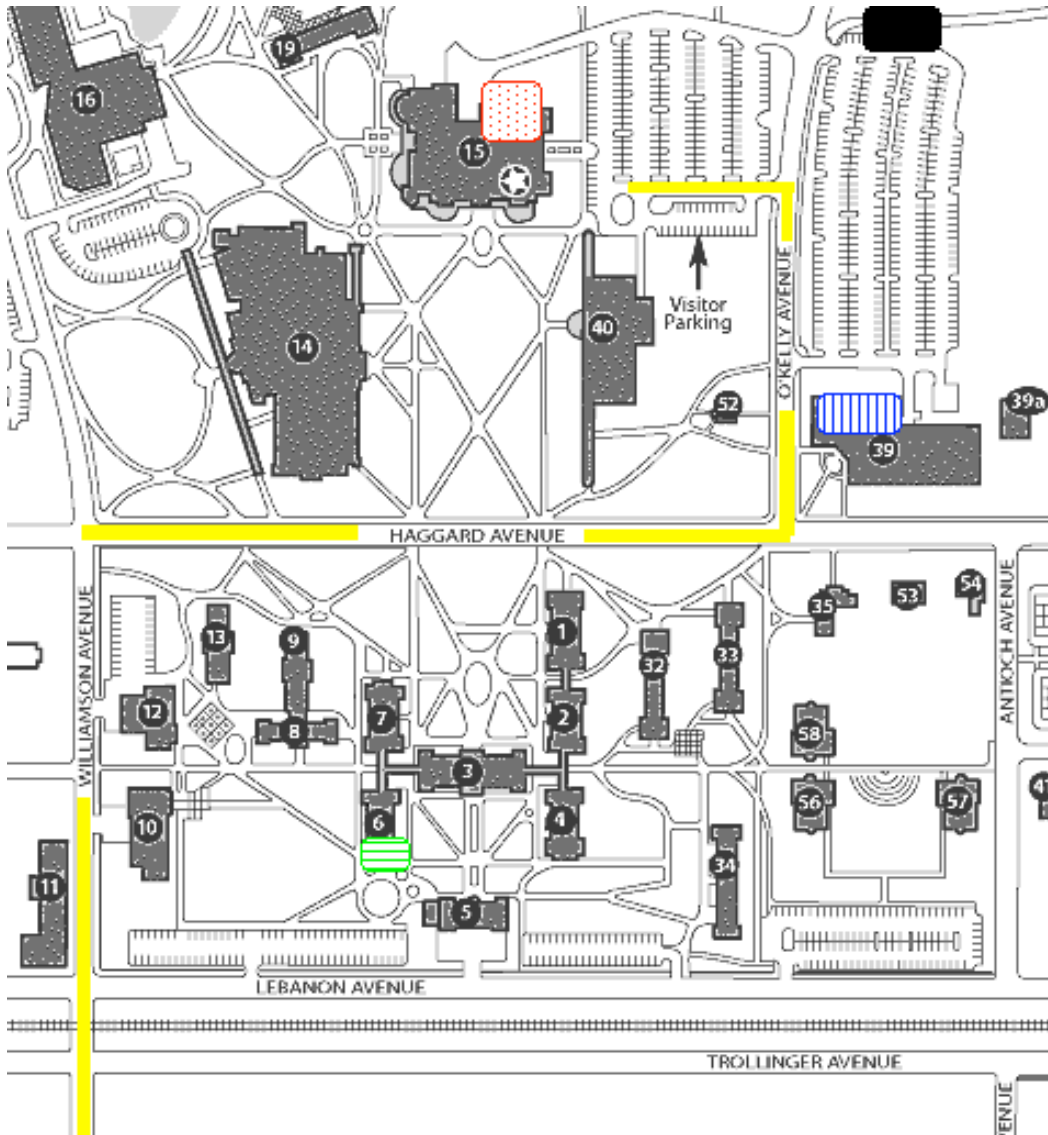

Driving directions to Elon:

- Take Interstate 85/40 to Exit 140 (University Drive). From southbound 85/40, exit right and turn right. From northbound 85/40, exit right and turn left.
- At the first stoplight (shopping center entrance), turn right onto St. Mark's Church Road.
- Follow this road for 2.6 miles. Note that the road's name changes to Williamson Ave. after you cross S. Church Street. You will cross railroad tracks as you enter the campus area.
- Turn right at the stoplight on Haggard Avenue.
- Turn left at the stoplight on N. O'Kelly Ave. Take the first left into the Visitors Parking Lot at Moseley Center.

Campus Map:

Legend:

15: Moseley Center (McKinnon Hall) – Registration (Starting 6:00pm on Friday), Meeting site, Banquet, Posters

39: McMichael Science Building – Registration (Friday 1:30pm - 6:00pm), Workshops

6: Whitley Auditorium – Keynote Lecture (Friday, 9:00pm)

KOBC (Koury Business Center) – North Carolina Astronomers' Meeting